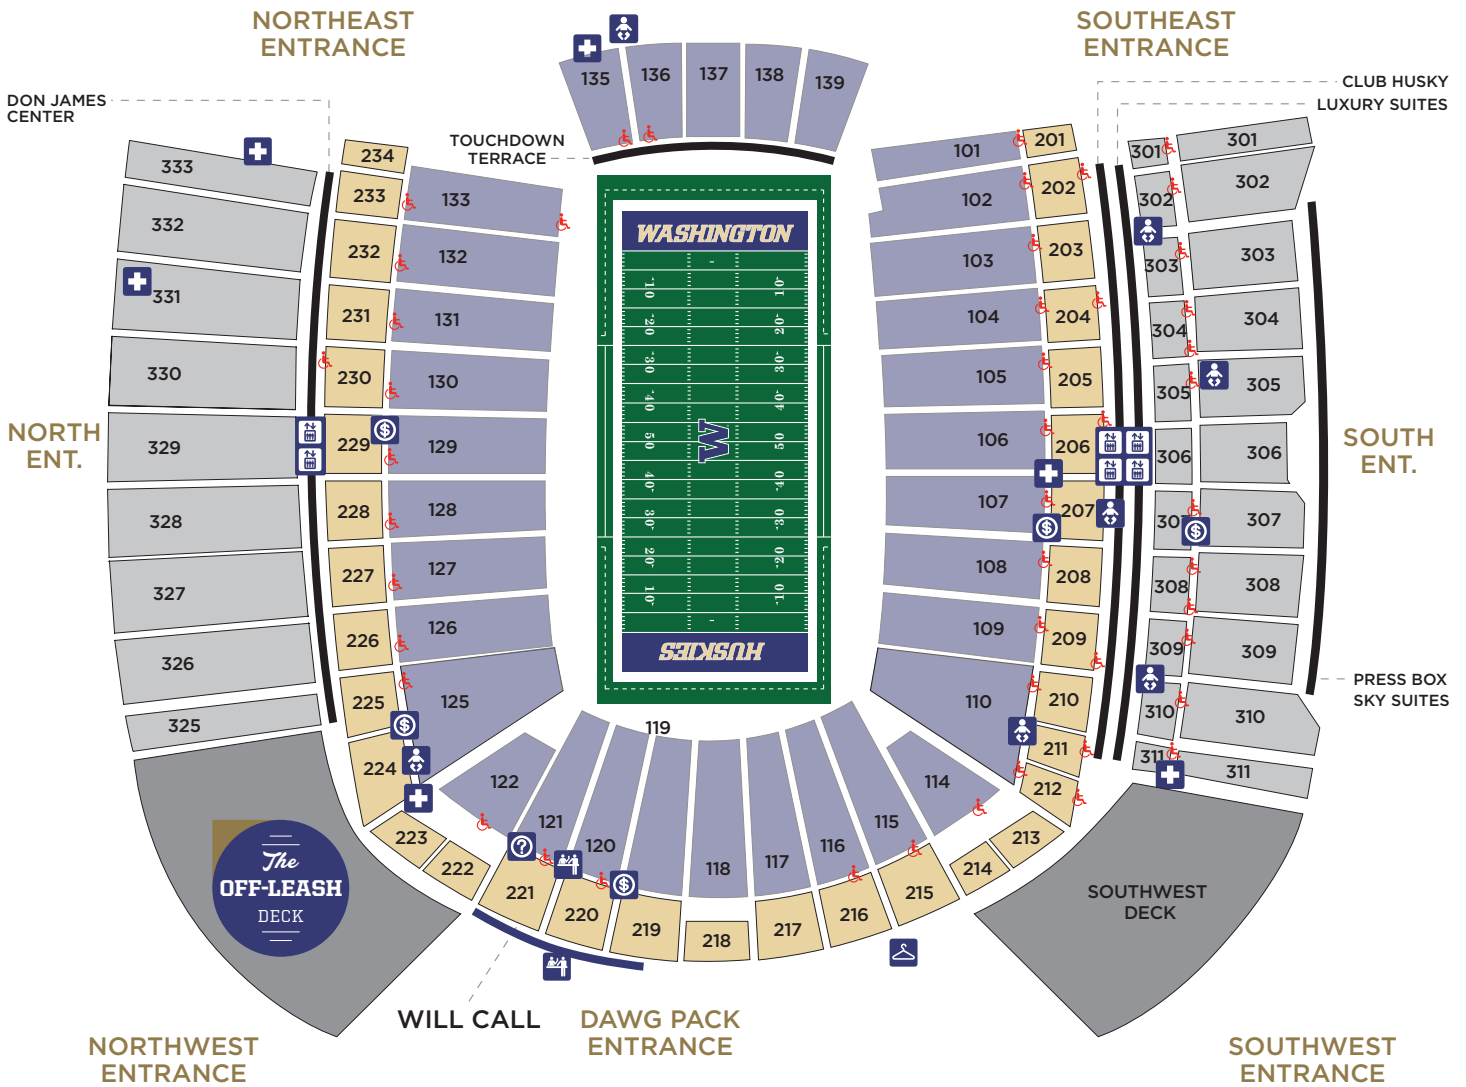

2015 HUSKY STADIUM

THE
ZONE
THE COMPLETE HUSKY FOOTBALL GAMEDAY EXPERIENCE

TICKET REQUIRED FOR ENTRANCE TO THE ZONE. PLEASE USE NE OR SE ENTRANCE.

FUTURE SITE OF
SOUNDTRANSIT

MAP KEY

First Aid	Husky Stadium Box Office	
Elevator	Husky Authentic Team Shop	
ATM	Family Restroom	
Guest Svcs	Disability Seating	
Sec 101-139	Sec 201-234	Sec 301-333